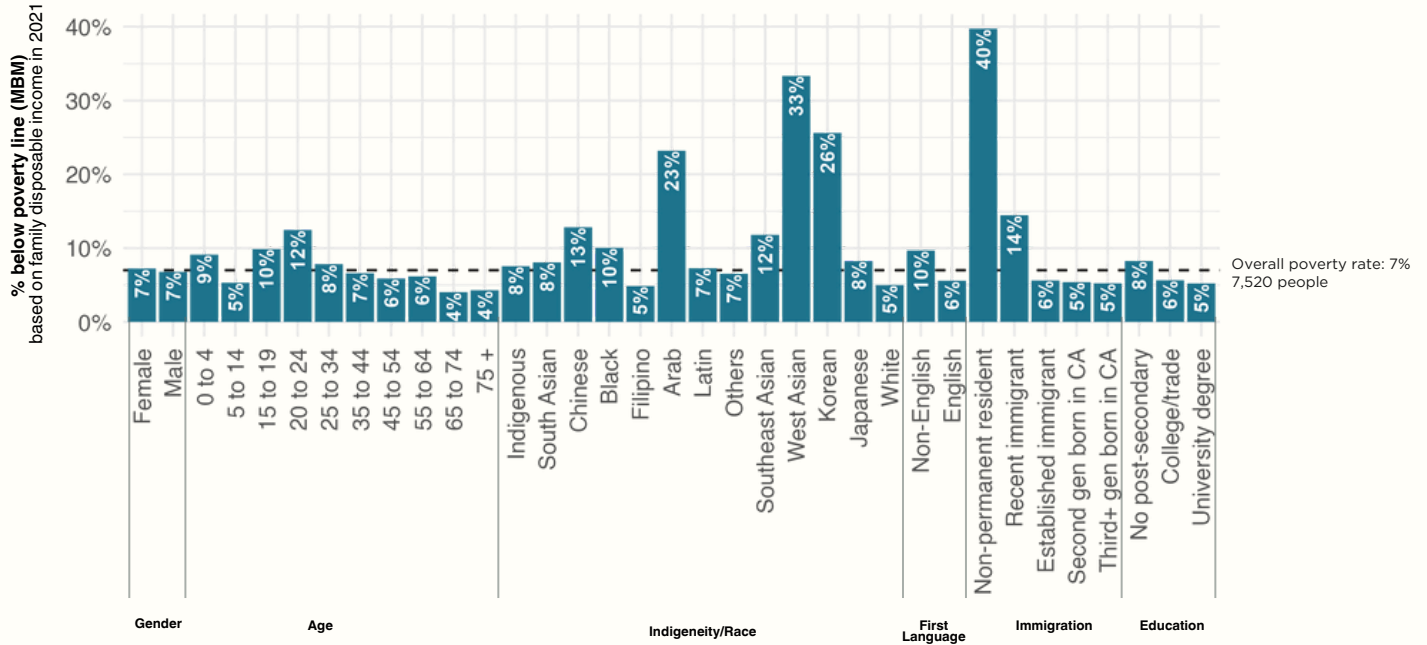

In Delta, poverty disproportionately impacts certain demographics more than others.

Poverty Rate by Specific Demographic Groups

█ Rate for specific groups within City of Delta
 - - - - - Overall rate in City of Delta

2021

2016

From 2016 to 2021, **2,655** fewer people were living below the poverty line in Delta.