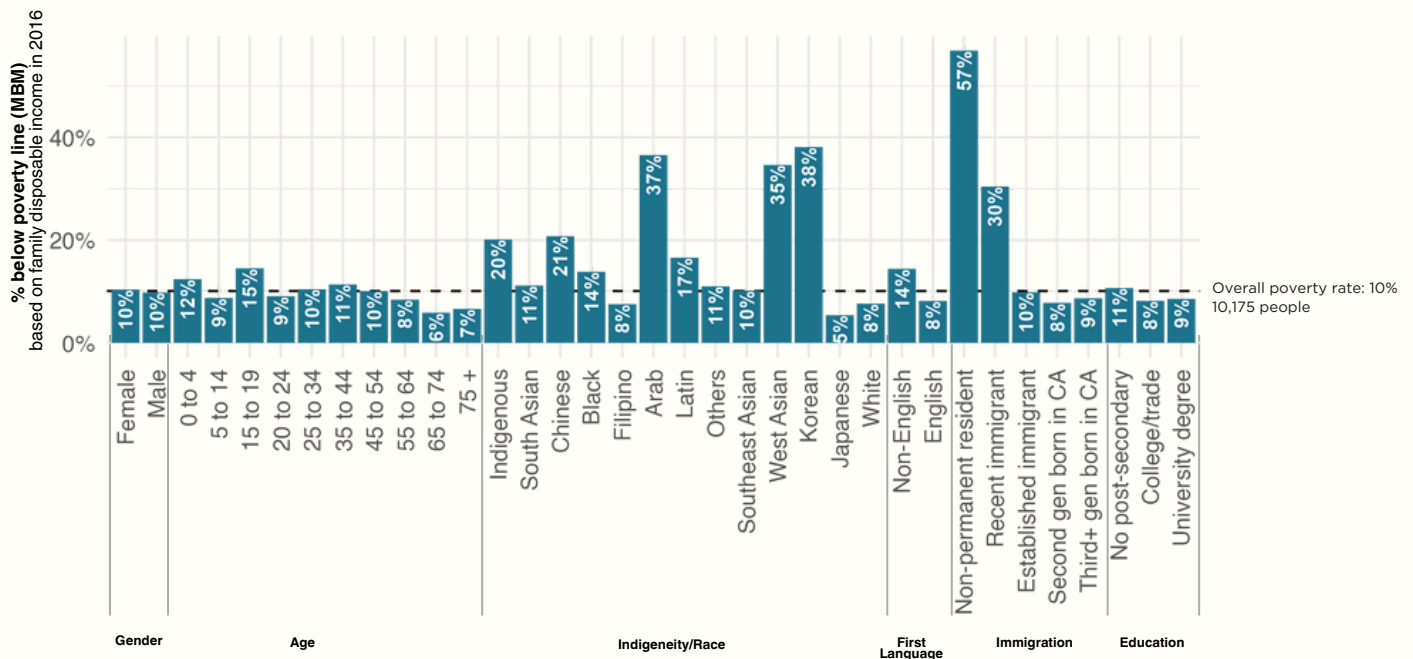

In Delta, poverty disproportionately impacts certain demographics more than others.

Poverty Rate by Specific Demographic Groups

█ Rate for specific groups within City of Delta
 - - - - - Overall rate in City of Delta

2021

2016

From 2016 to 2021, **2,655** fewer people were living below the poverty line in Delta.