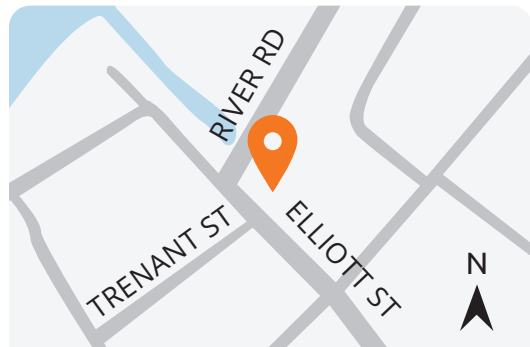

Ladner Bottle Depot
4930 Elliott St | 604-946-0309

Scott Road Bottle Depot
12111 86 Ave | 604-543-0606

TAKE-BACK RECYCLING

For additional drop-off locations or to find out how to dispose of other materials: