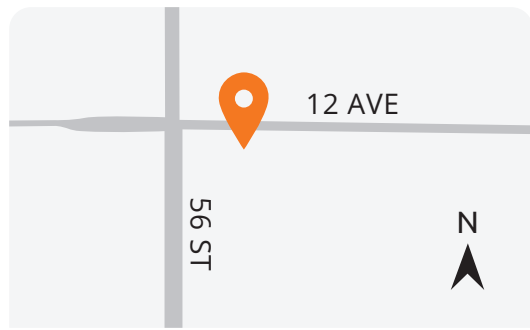

Tsawwassen Return-It Centre
5636 12 Ave | 604-943-7661