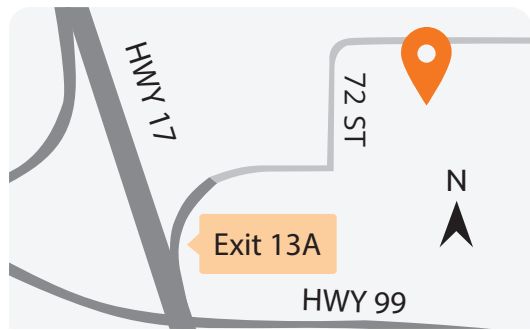

RECYCLING DEPOTS

Vancouver Landfill Recycling Depot
5400 72 St | 604-873-7000
vancouver.ca/landfill