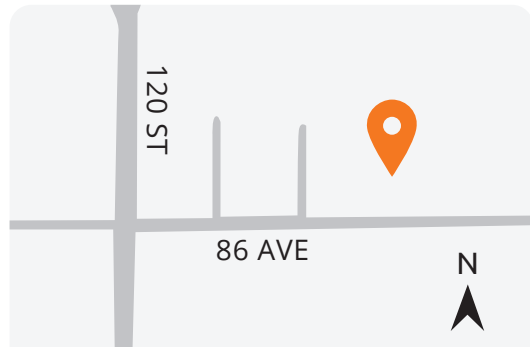

Ladner Bottle Depot
4930 Elliott St | 604-946-0309

Scott Road Bottle Depot
12111 86 Ave | 604-543-0606

TAKE-BACK RECYCLING

For additional drop-off locations or to find out how to dispose of other materials: