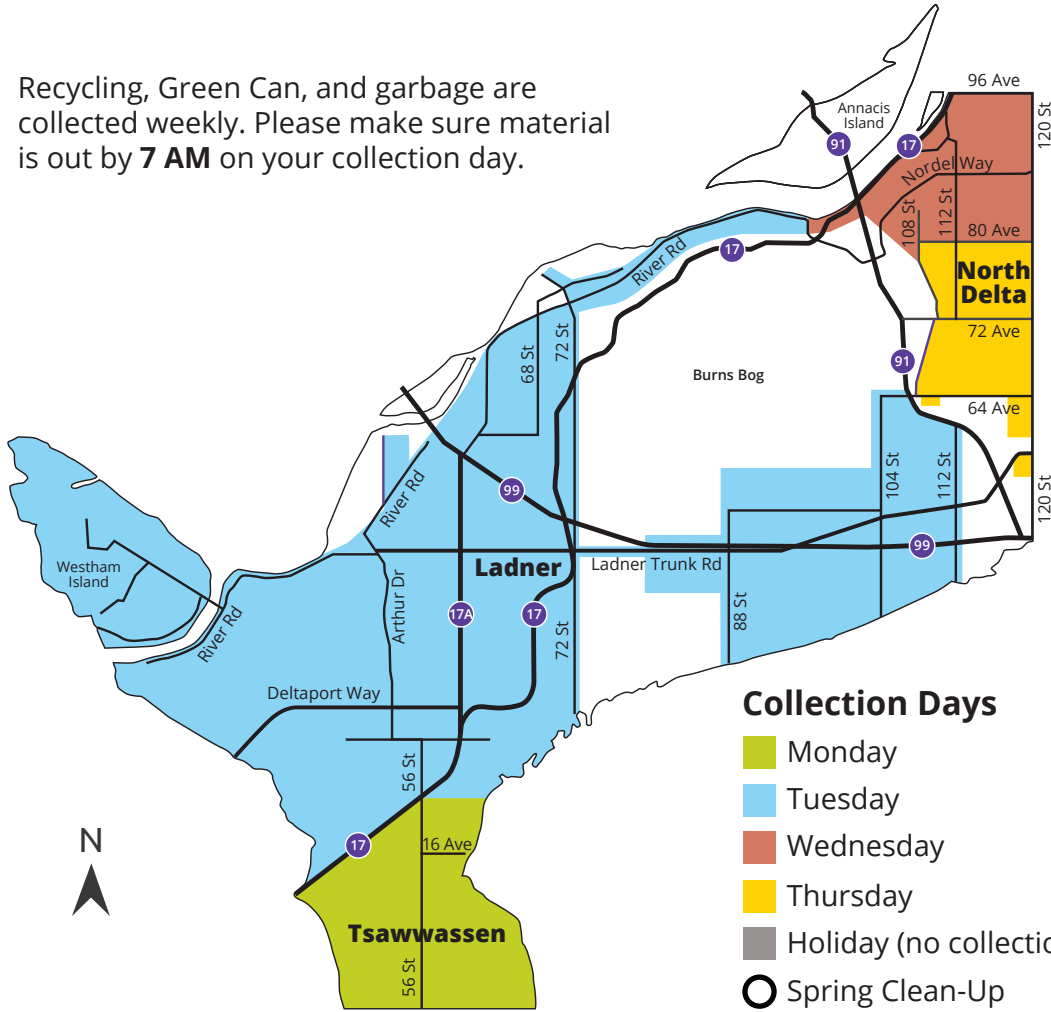

Recycling, Green Can, and garbage are collected weekly. Please make sure material is out by **7 AM** on your collection day.

JANUARY 2025

S	M	T	W	T	F	S
			1	2	3	4
5	6	7	8	9	10	11
12	13	14	15	16	17	18
19	20	21	22	23	24	25
26	27	28	29	30	31	

FEBRUARY 2025

S	M	T	W	T	F	S
						1
2	3	4	5	6	7	8
9	10	11	12	13	14	15
16	17	18	19	20	21	22
23	24	25	26	27	28	

MARCH 2025

S	M	T	W	T	F	S
						1
2	3	4	5	6	7	8
9	10	11	12	13	14	15
16	17	18	19	20	21	22
23	24	25	26	27	28	29
30	31					

APRIL 2025

S	M	T	W	T	F	S
		1	2	3	4	5
6	7	8	9	10	11	12
13	14	15	16	17	18	19
20	21	22	23	24	25	26
27	28	29	30			

MAY 2025

S	M	T	W	T	F	S
				1	2	3
4	5	6	7	8	9	10
11	12	13	14	15	16	17
18	19	20	21	22	23	24
25	26	27	28	29	30	31

JUNE 2025

S	M	T	W	T	F	S
1	2	3	4	5	6	7
8	9	10	11	12	13	14
15	16	17	18	19	20	21
22	23	24	25	26	27	28
29	30					

JULY 2025

S	M	T	W	T	F	S
		1	2	3	4	5
6	7	8	9	10	11	12
13	14	15	16	17	18	19
20	21	22	23	24	25	26
27	28	29	30	31		

AUGUST 2025

S	M	T	W	T	F	S
					1	2
3	4	5	6	7	8	9
10	11	12	13	14	15	16
17	18	19	20	21	22	23
24	25	26	27	28	29	30
31						

SEPTEMBER 2025

S	M	T	W	T	F	S
	1	2	3	4	5	6
7	8	9	10	11	12	13
14	15	16	17	18	19	20
21	22	23	24	25	26	27
28	29	30				

OCTOBER 2025

S	M	T	W	T	F	S
			1	2	3	4
5	6	7	8	9	10	11
12	13	14	15	16	17	18
19	20	21	22	23	24	25
26	27	28	29	30	31	

NOVEMBER 2025

S	M	T	W	T	F	S
						1
2	3	4	5	6	7	8
9	10	11	12	13	14	15
16	17	18	19	20	21	22
23	24	25	26	27	28	29
30						

DECEMBER 2025

S	M	T	W	T	F	S
	1	2	3	4	5	6
7	8	9	10	11	12	13
14	15	16	17	18	19	20
21	22	23	24	25	26	27
28	29	30	31			

JANUARY 2026

S	M	T	W	T	F	S
				1	2	3
4	5	6	7	8	9	10
11	12	13	14	15	16	17
18	19	20	21	22	23	24
25	26	27	28	29	30	31

NEVER MISS A COLLECTION DAY AGAIN!

Download Delta's free Recycle Coach App to view, download, or print your personalized collection calendar and to set collection day reminders!

For more information, visit Delta.ca/recycle.