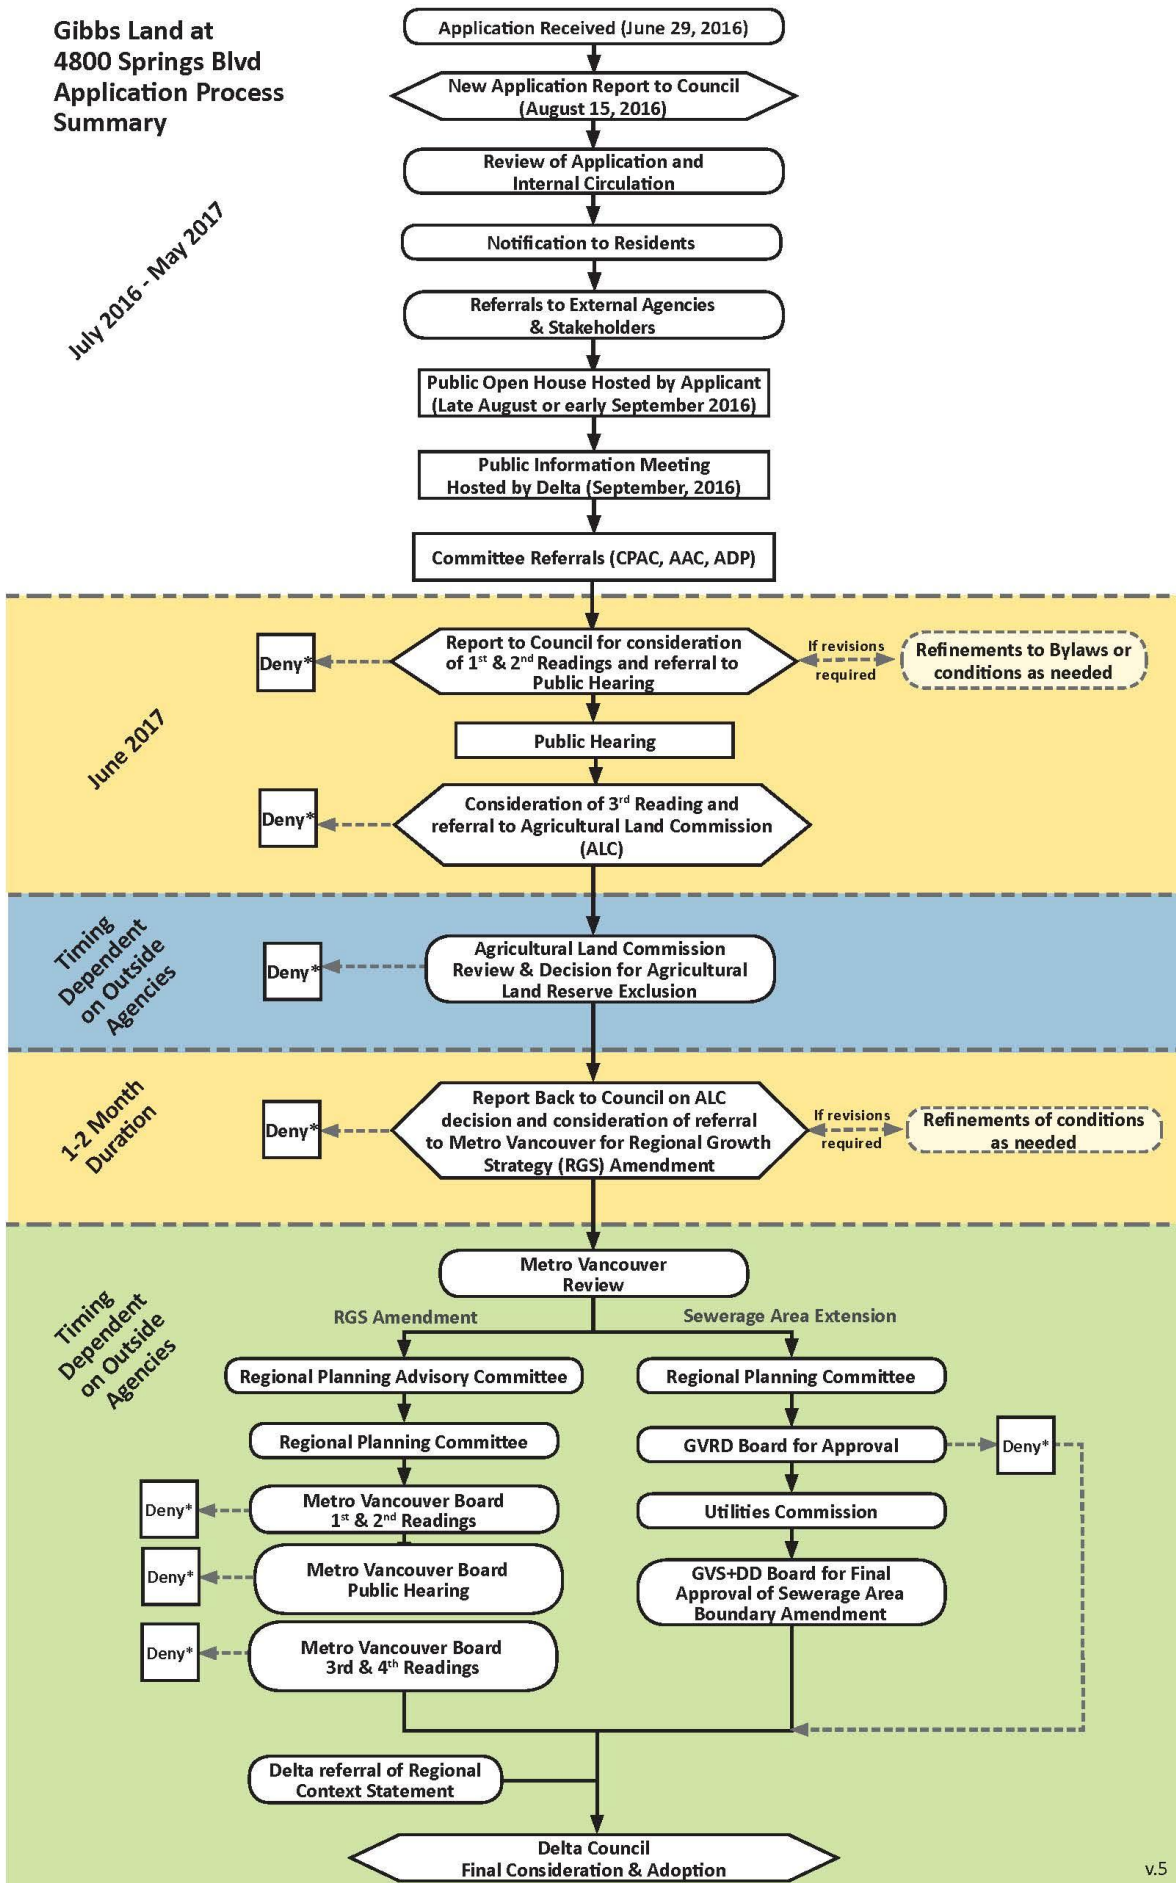

**Gibbs Land at
4800 Springs Blvd
Application Process
Summary**

July 2016 - May 2017

June 2017

Timing Dependent on Outside Agencies

1-2 Month Duration

Timing Dependent on Outside Agencies