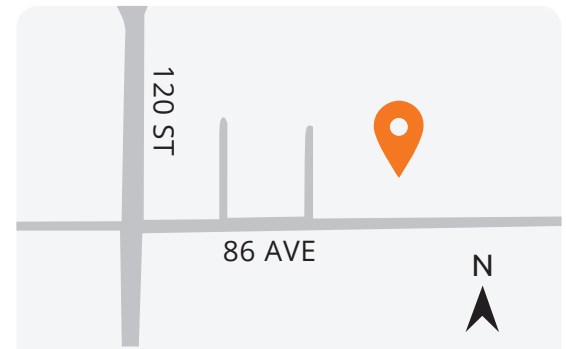

Scott Road Bottle Depot
12111 86 Ave | 604-543-0606

	Vancouver Landfill Recycling Depot	Tsawwassen Return-It Centre	Ladner Bottle Depot	Scott Road Bottle Depot
Antifreeze & containers	✓			
Automotive batteries	✓			
Beverage containers		✓	✓	✓
Books	✓			
Cardboard	✓	✓	✓	✓
Electronics	✓	✓	✓	✓
Pesticides & flammable liquids	✓			✓
Flexible plastic packaging	✓	✓	✓	✓
Foam packaging	✓	✓	✓	✓
Household batteries	✓	✓	✓	✓
Large appliances	✓			
Light bulbs & fixtures		✓	✓	✓
Paint & paint aerosols	✓	✓	✓	✓
Plastic bags & overwrap	✓	✓	✓	✓
Propane tanks	✓			
Scrap metal	✓			
Small appliances	✓	✓	✓	✓
Textiles & clothing	✓			
Used motor oil, filters, & containers	✓