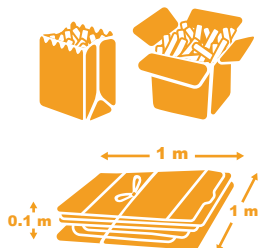

*All materials must be emptied and rinsed.

GREY BOX

*All materials must be emptied and rinsed.

Labels are ok on glass bottles and jars but please remove lids and place them in the Blue Box.

YELLOW BAG

Mixed paper, newspaper, & cardboard

PLACE BESIDE YELLOW BAG

Shredded paper contained in a paper bag or cardboard box.

Flattened and cut down cardboard in tied bundles (1 m x 1 m x 10 cm).

Place in the Green Can

Need boxes or bags?

Pick up from North or South Delta Rec Centres or City Hall!