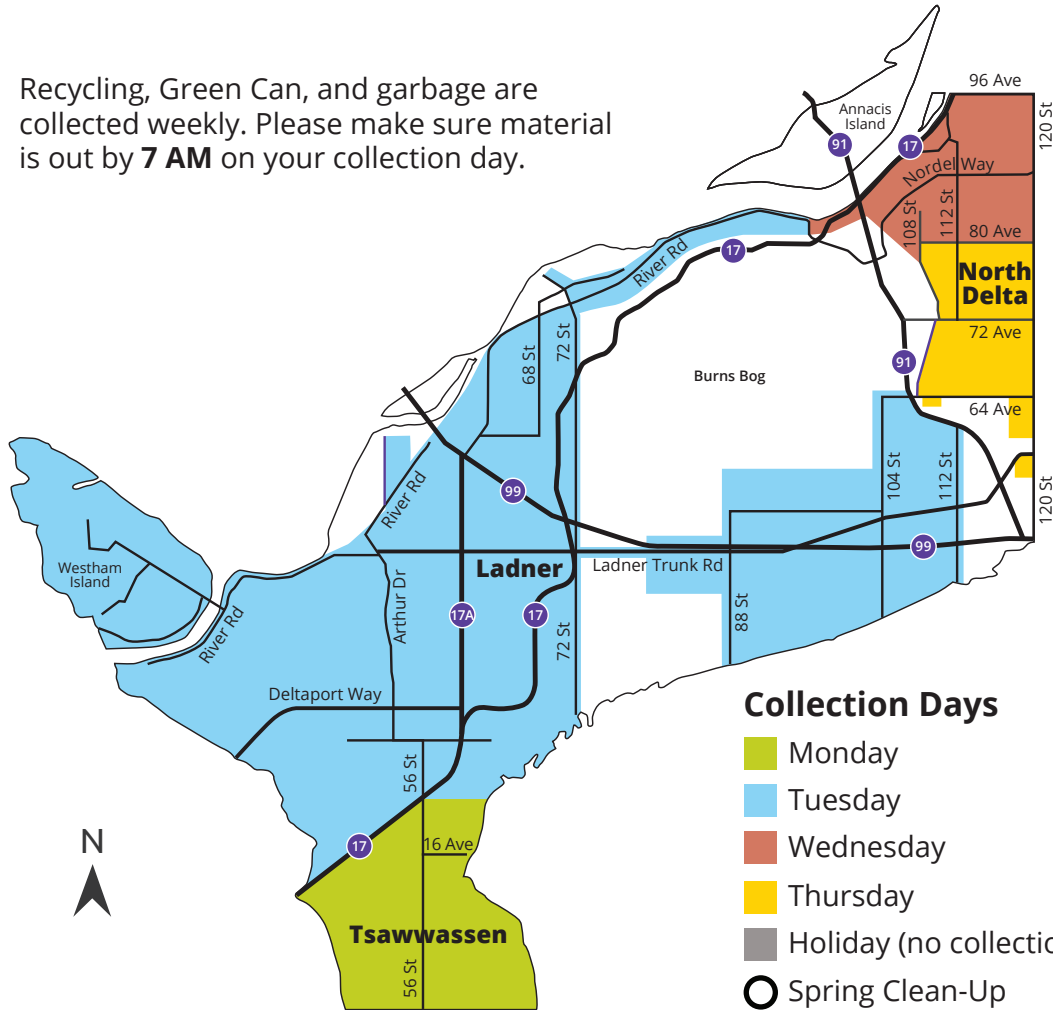

Recycling, Green Can, and garbage are collected weekly. Please make sure material is out by **7 AM** on your collection day.

Collection Days

- Monday
- Tuesday
- Wednesday
- Thursday
- Holiday (no collection)
- Spring Clean-Up

JANUARY 2024

S	M	T	W	T	F	S
	1	2	3	4	5	6
7	8	9	10	11	12	13
14	15	16	17	18	19	20
21	22	23	24	25	26	27
28	29	30	31			

FEBRUARY 2024

S	M	T	W	T	F	S
				1	2	3
4	5	6	7	8	9	10
11	12	13	14	15	16	17
18	19	20	21	22	23	24
25	26	27	28	29		

MARCH 2024

S	M	T	W	T	F	S
					1	2
3	4	5	6	7	8	9
10	11	12	13	14	15	16
17	18	19	20	21	22	23
24	25	26	27	28	29	30
31						

APRIL 2024

S	M	T	W	T	F	S
	1	2	3	4	5	6
7	8	9	10	11	12	13
14	15	16	17	18	19	20
21	22	23	24	25	26	27
28	29	30				

MAY 2024

S	M	T	W	T	F	S
			1	2	3	4
5	6	7	8	9	10	11
12	13	14	15	16	17	18
19	20	21	22	23	24	25
26	27	28	29	30	31	

JUNE 2024

S	M	T	W	T	F	S
						1
2	3	4	5	6	7	8
9	10	11	12	13	14	15
16	17	18	19	20	21	22
23	24	25	26	27	28	29
30						

JULY 2024

S	M	T	W	T	F	S
	1	2	3	4	5	6
7	8	9	10	11	12	13
14	15	16	17	18	19	20
21	22	23	24	25	26	27
28	29	30	31			

AUGUST 2024

S	M	T	W	T	F	S
				1	2	3
4	5	6	7	8	9	10
11	12	13	14	15	16	17
18	19	20	21	22	23	24
25	26	27	28	29	30	31

SEPTEMBER 2024

S	M	T	W	T	F	S
1	2	3	4	5	6	7
8	9	10	11	12	13	14
15	16	17	18	19	20	21
22	23	24	25	26	27	28
29	30					

OCTOBER 2024

S	M	T	W	T	F	S
		1	2	3	4	5
6	7	8	9	10	11	12
13	14	15	16	17	18	19
20	21	22	23	24	25	26
27	28	29	30	31		

NOVEMBER 2024

S	M	T	W	T	F	S
						1
2	3	4	5	6	7	8
9	10	11	12	13	14	15
16	17	18	19	20	21	22
23	24	25	26	27	28	29
30						

DECEMBER 2024

S	M	T	W	T	F	S
1	2	3	4	5	6	7
8	9	10	11	12	13	14
15	16	17	18	19	20	21
22	23	24	25	26	27	28
29	30	31				

JANUARY 2025

S	M	T	W	T	F	S
			1	2	3	4
5	6	7	8	9	10	11
12	13	14	15	16	17	18
19	20	21	22	23	24	25
26	27	28	29	30	31	

NEVER MISS A COLLECTION DAY AGAIN!

Download Delta's free Recycle Coach App to view, download, or print your personalized collection calendar and to set collection day reminders!

For more information, visit Delta.ca/recycle.