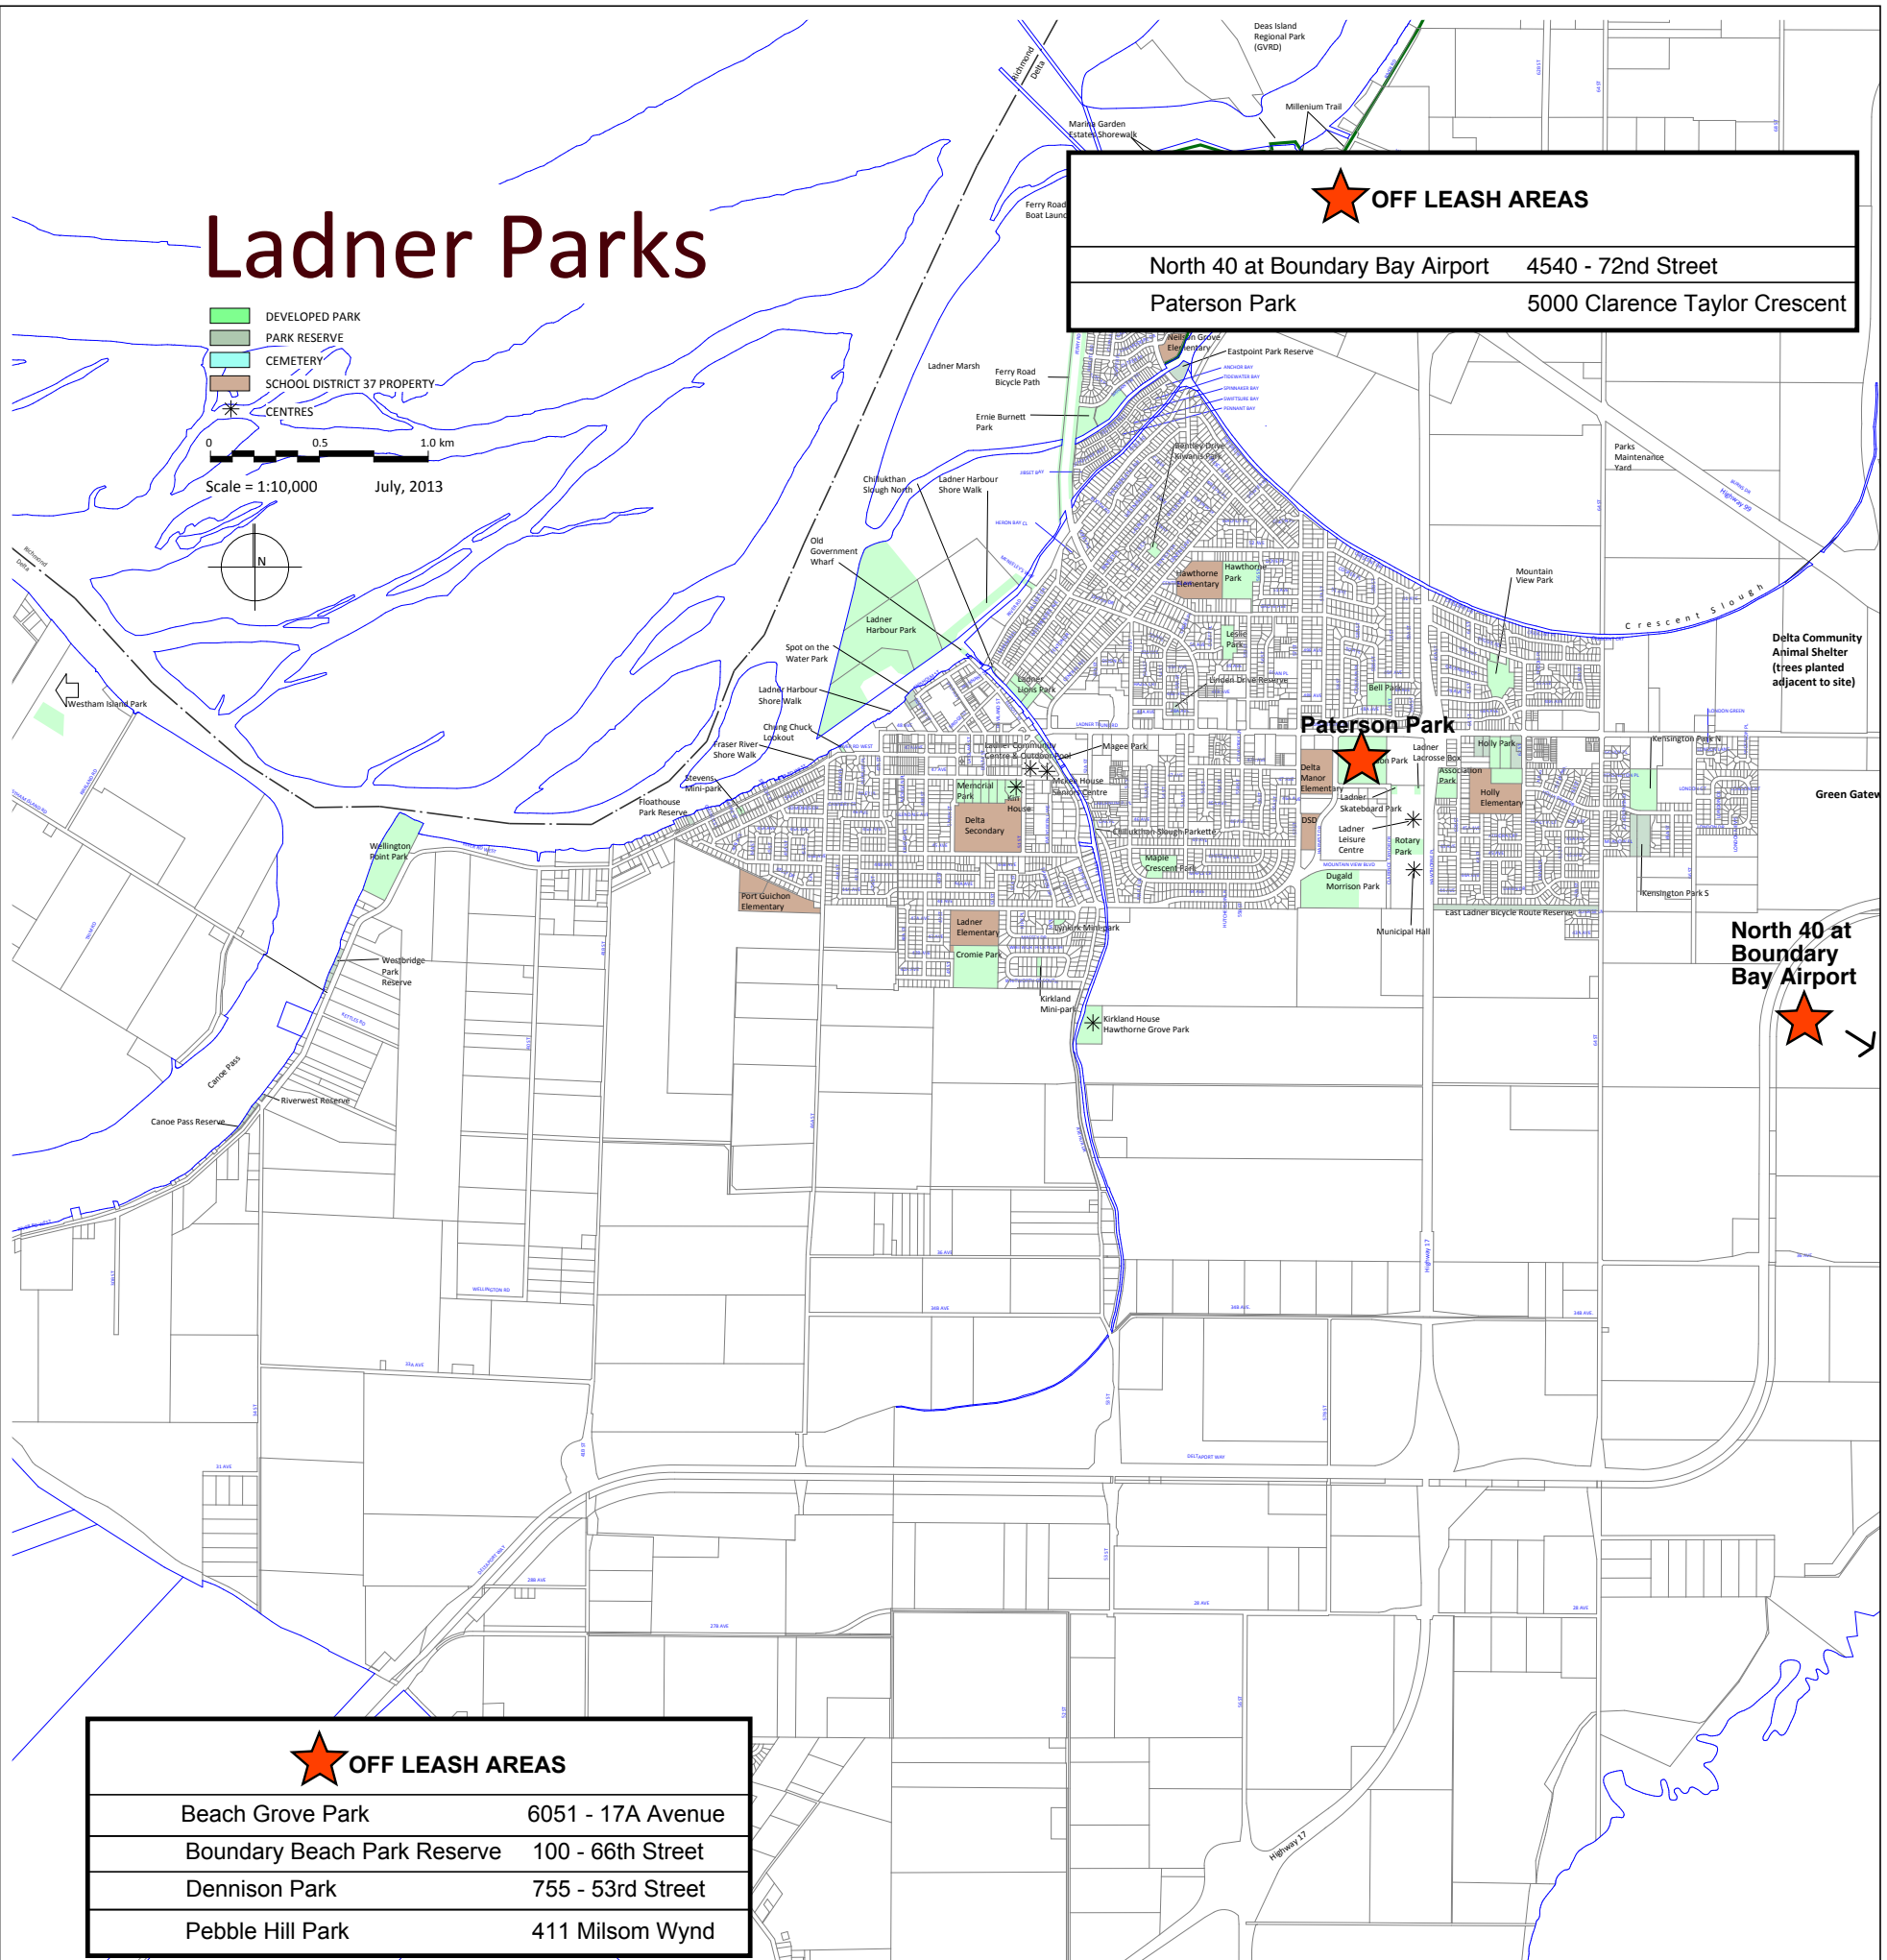

# Ladner Parks

- DEVELOPED PARK
- PARK RESERVE
- CEMETERY
- SCHOOL DISTRICT 37 PROPERTY
- CENTRES

Scale = 1:10,000 July, 2013

OFF LEASH AREAS	
North 40 at Boundary Bay Airport	4540 - 72nd Street
Paterson Park	5000 Clarence Taylor Crescent

OFF LEASH AREAS	
Beach Grove Park	6051 - 17A Avenue
Boundary Beach Park Reserve	100 - 66th Street
Dennison Park	755 - 53rd Street
Pebble Hill Park	411 Milsom Wynd

# Tsawwassen Parks

- DEVELOPED PARK
- PARK RESERVE
- CEMETERY
- SCHOOL DISTRICT 37 PROPERTY
- CENTRES

Scale = 1:10,000 July, 2013