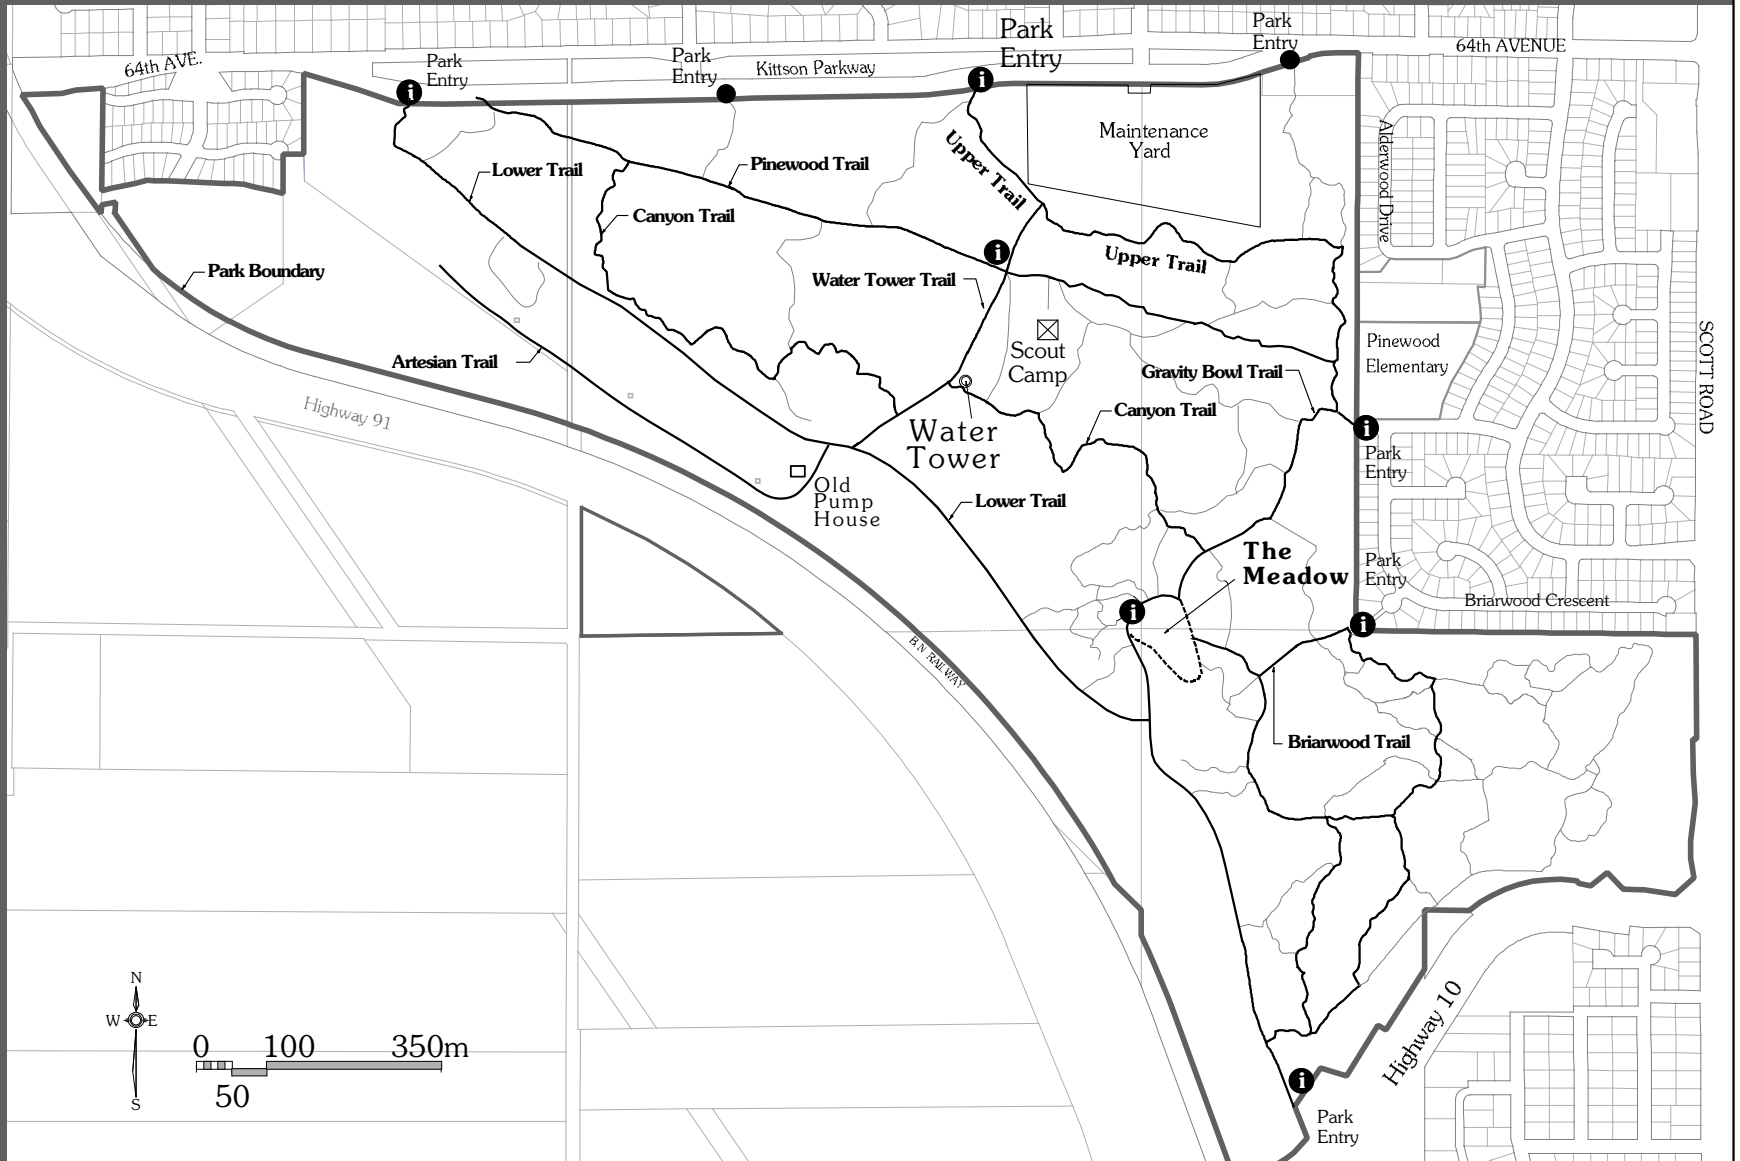

Watershed Park

Trail Map

DRAFT

Multi-use Trail —
Trail —
Information Kiosk **i**